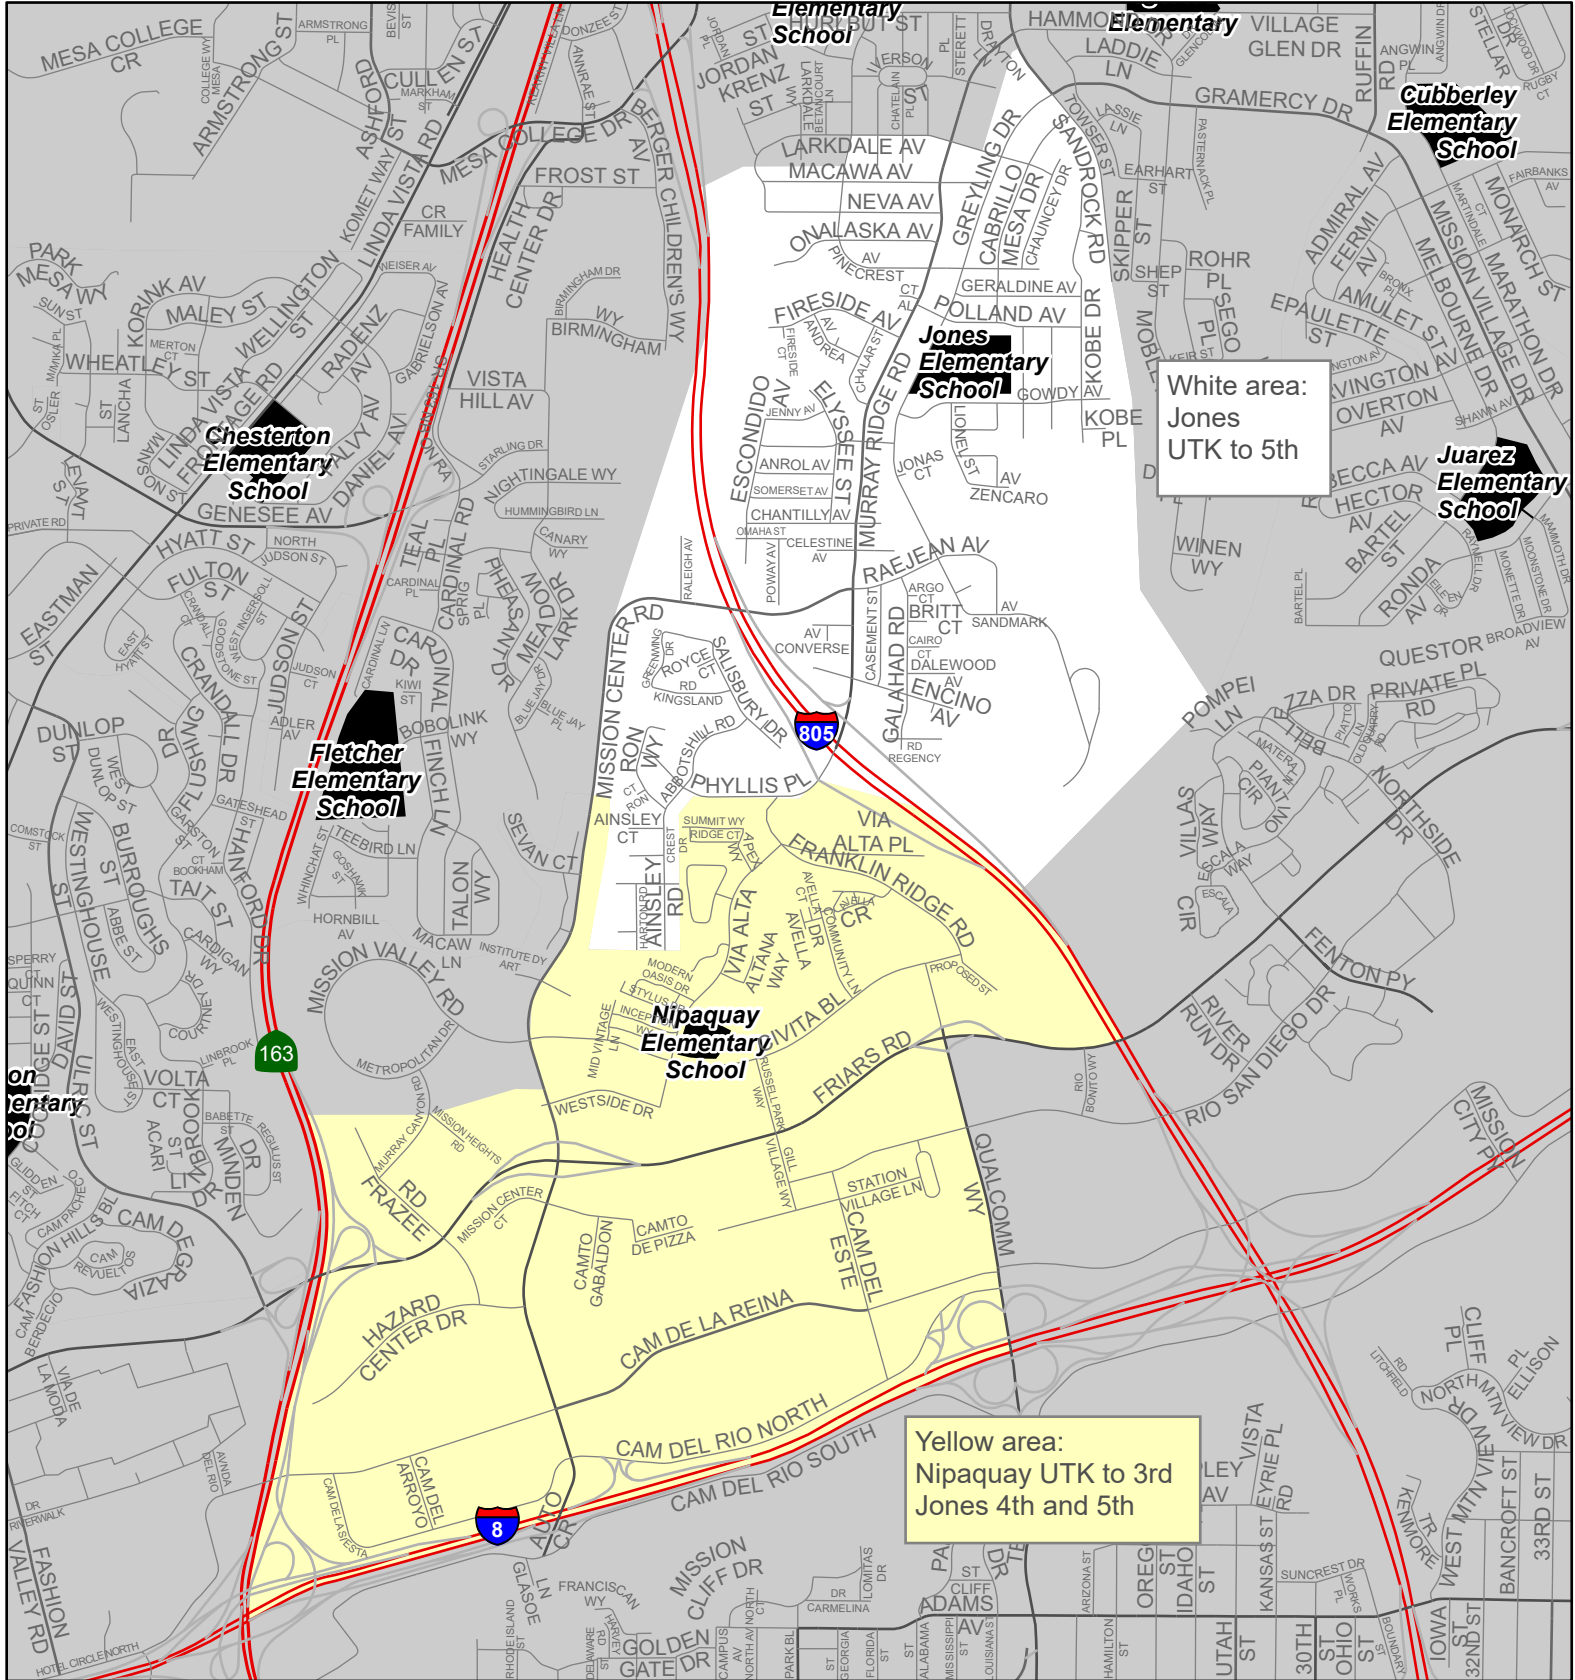

# Jones Elementary School

2751 Greyling Drive (619) 605-8800

## Attendance Area 2023-24

The white area is Jones's boundary for UTK-5.

The yellow area is phasing in to Nipaquay;  
grades offered in 2023-24 are UTK to 3rd, with 4th-5th still assigned to Jones.

The map reflects boundaries only for the year indicated.  
Boundaries are reviewed annually and subject to change.

White area:  
Jones  
UTK to 5th

Yellow area:  
Nipaquay UTK to 3rd  
Jones 4th and 5th